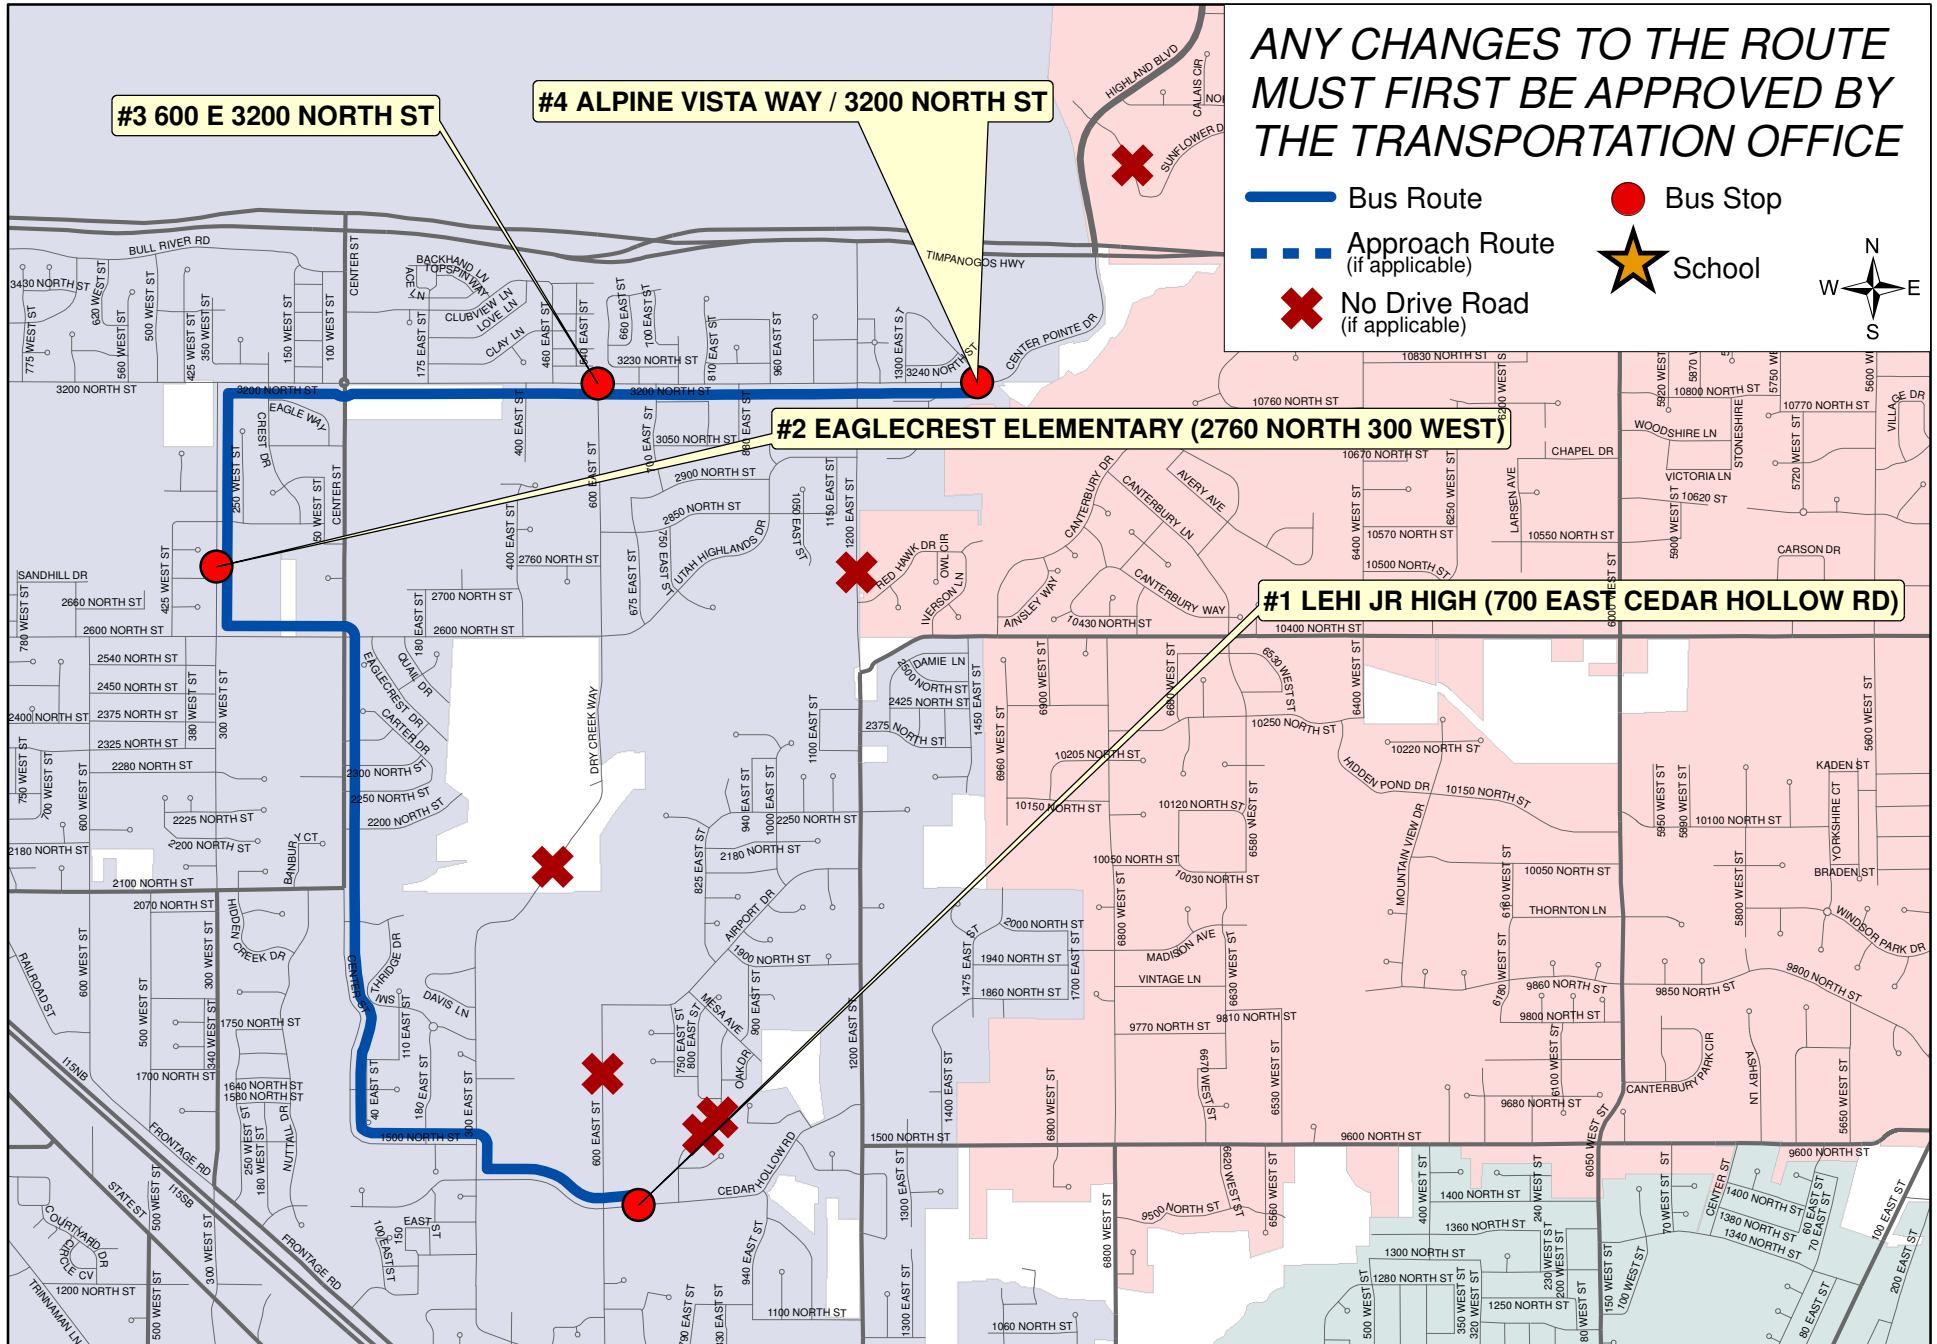

LEHI JR LATE (4:00pm) WEDNESDAYS ONLY

441L1 CHRIS LITTLEFIELD BUS 731

CHRIS LITTLEFIELD

Route #: 441LATE1

Bus #: 731

LEHI JR

LATE RUN

Stop #	Take In	Take Home	Students	Stop Address	City
1	4:00	LATE	0	LEHI JR HIGH (700 EAST CEDAR HOLLOW RD)	LEHI
2	LATE	4:07	23	EAGLECREST ELEMENTARY (2760 NORTH 300 WEST)	LEHI
3	LATE	4:10	5	600 E 3200 NORTH ST	LEHI
4	LATE	4:12	1	ALPINE VISTA WAY / 3200 NORTH ST	LEHI

ANNETTE FRAUGHTON

Route #: 441LATE2

Bus #: 726

LEHI JR

LATE RUN

Stop #	Take In	Take Home	Students	Stop Address	City
0	4:00	LATE		LEHI JR HIGH (700 EAST CEDAR HOLLOW RD)	LEHI
1	LATE	4:07	4	2350 N SUNSET DR	LEHI
2	LATE	4:12	4	FOX HOLLOW ELEMENTARY (1450 WEST 3200 NORTH)	LEHI
3	LATE	4:18	5	PILGRIMS LANDING PARK	LEHI